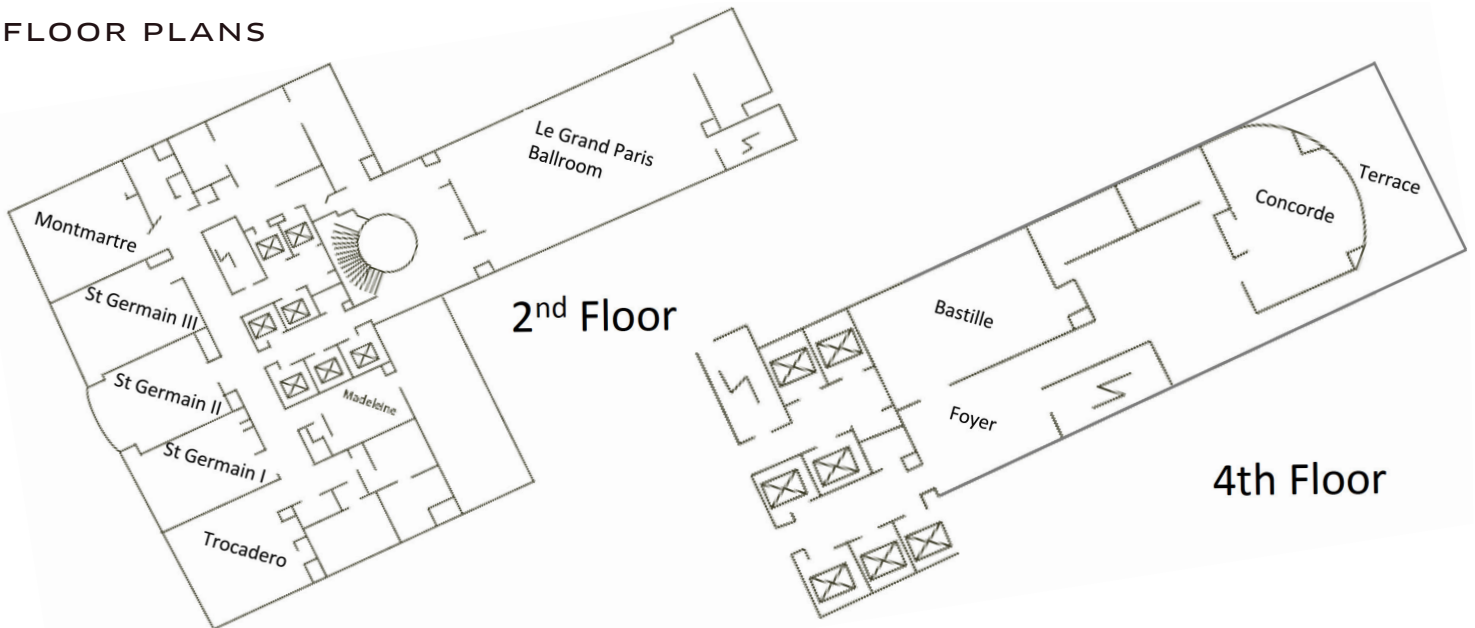

### MEETINGS, THE FRENCH WAY

- Nine (9) meeting rooms, all have large windows & natural light
- Four (4) Terrace Suites, unique outdoor event space, and one (1) Presidential suite
- Private meeting floors provide comfortable flow and attendee convenience
- Customizable catering menus
- On site full service audio visual services

Montmartre Meeting Room

## FLOOR PLANS